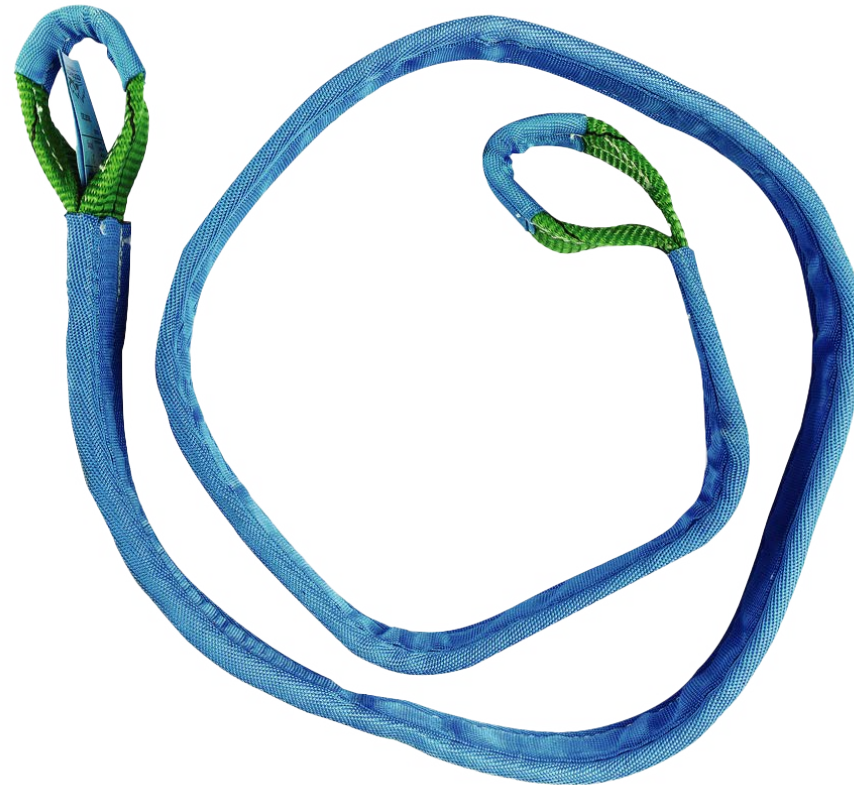

*all prices are VAT free

03. RECOVERY STRAP - WLL 2T.

Recovery tow strap with slip protection and eyes - 2 T.

Product information

2 x loops with protection

secondary webbing protection

2Tons

| Webbing width | Total length | 1 m | 2 m | 3 m | 4 m | 5 m | 6 m |
|-------------------|--------------|------------|------------|------------|------------|------------|------------|
| | Article No. | HEF2TA-300 | HEF2TA-301 | HEF2TA-302 | HEF2TA-303 | HEF2TA-304 | HEF2TA-305 |
| 50 mm in 2 layers | Price | 11,45 € | 15,87 € | 19,49 € | 27,34 € | 36,38 € | 40,11 € |