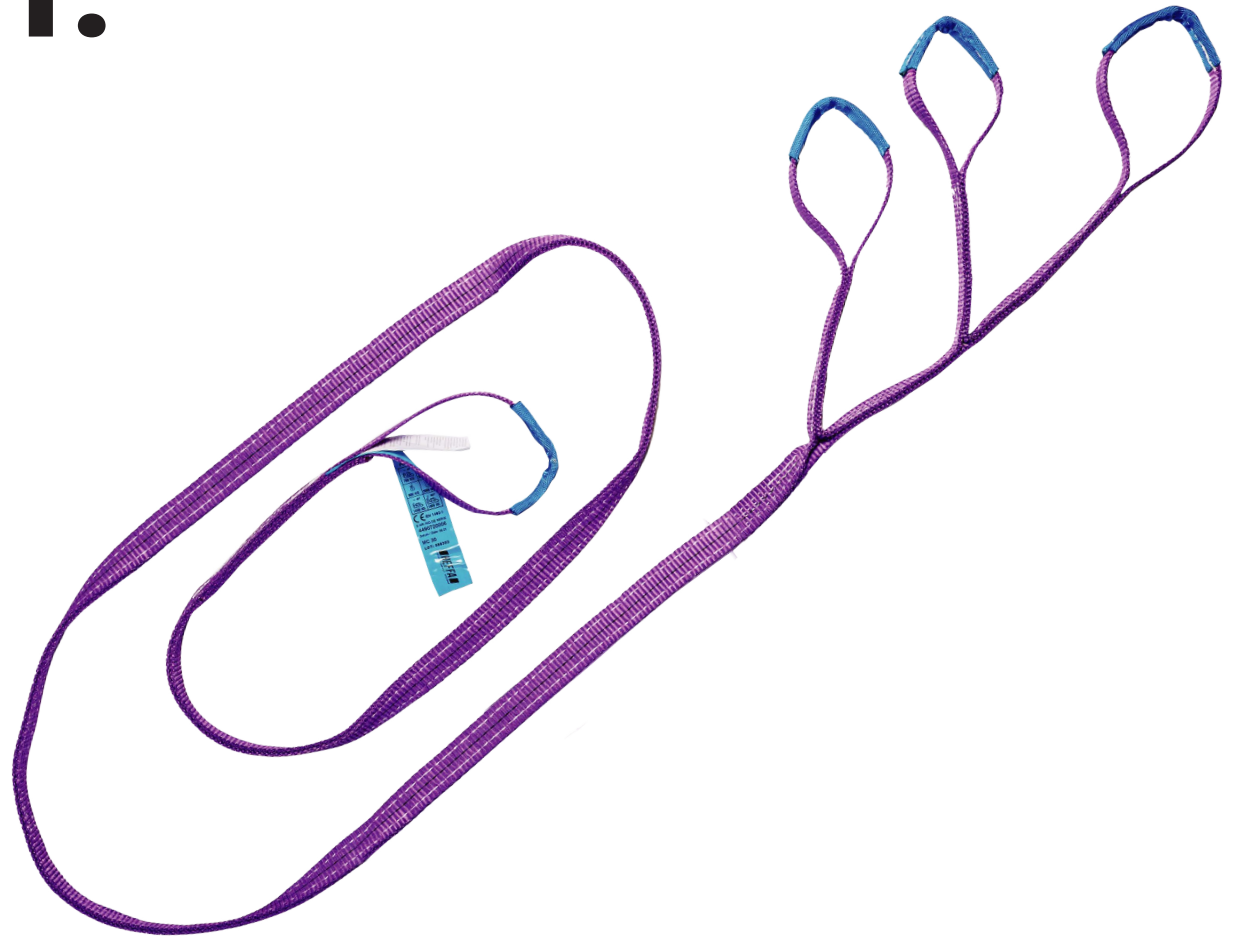

*all prices are VAT free

11. Wheel grip strap with 3 eyes - WLL 1T.

Wheel grip strap with 3 eyes - WLL 1T.

Product information

Compact size
and easy to store

3 working lengths
in one strap
1,4 m / 1,6 m / 1,8 m