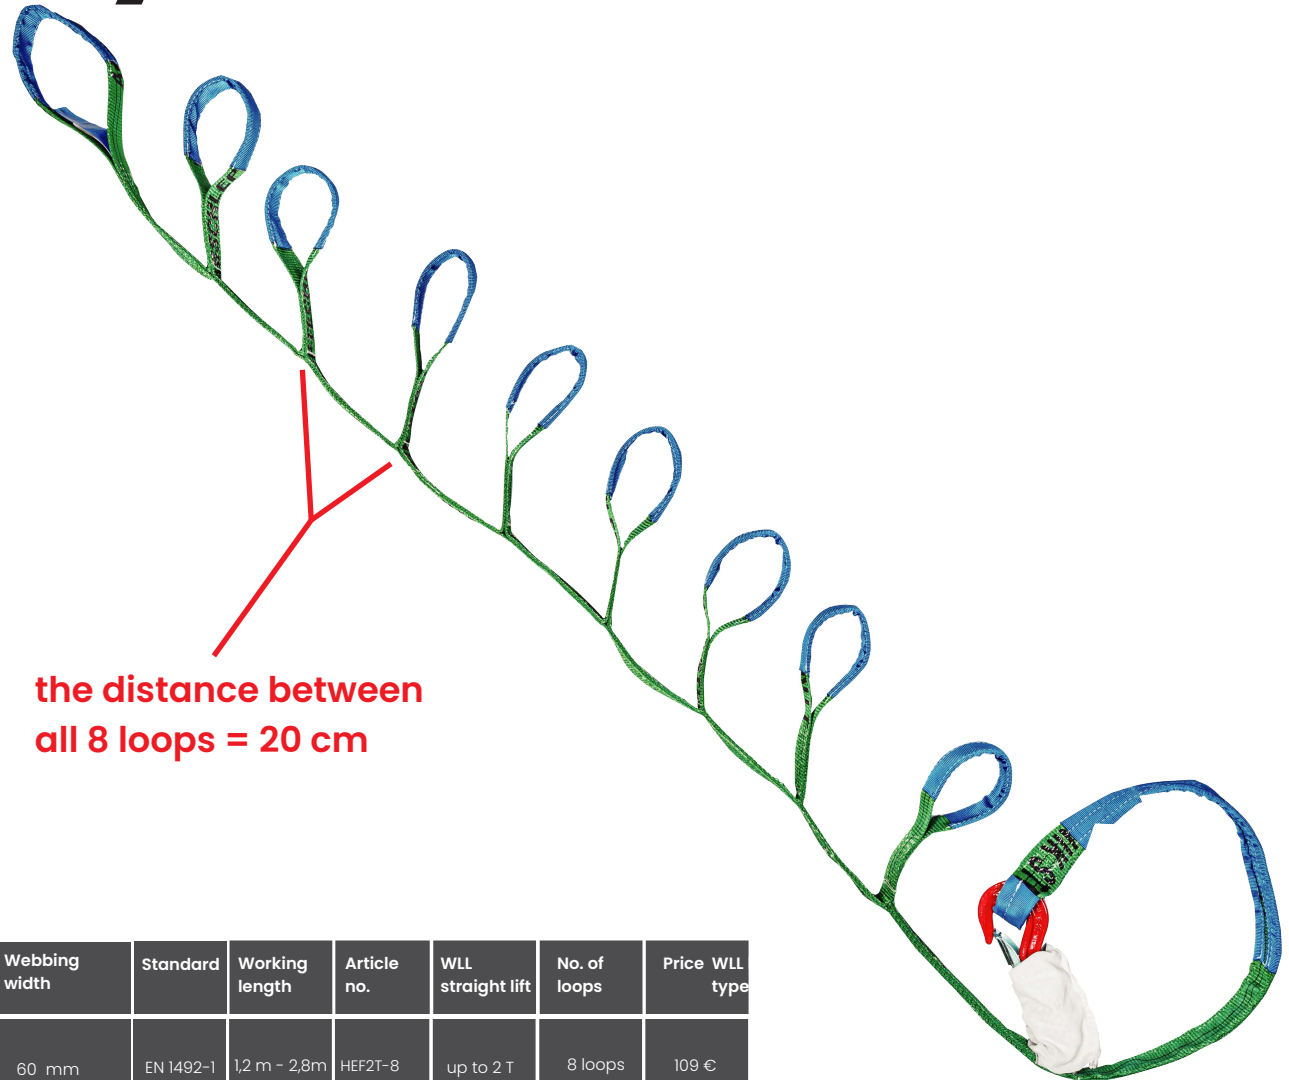

Very versatile with multiple lengths options for anchoring

2 layers of webbing stitched together

WLL 2 T.

the distance between all 8 loops = 20 cm

| Webbing width | Standard | Working length | Article no. | WLL straight lift | No. of loops | Price WLL type |
|---------------|-----------|----------------|-------------|-------------------|--------------|----------------|
| 60 mm | EN 1492-1 | 1,2 m - 2,8m | HEF2T-8 | up to 2 T | 8 loops | 109 € |