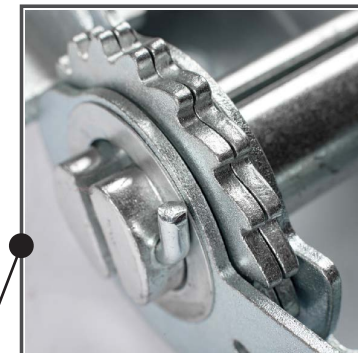

*all prices are VAT free

Cargo straps

5 Tons

Product information

Anti-corrosive
double gear

Blue label
sewn all
around

Heavy duty
ERGO ratchet

| Total Length | Article no. | Price |
|--------------|-------------|---------|
| 4M | HEF5TERGO4 | 11,28 € |
| 5M | HEF5TERGO5 | 11,47 € |
| 6M | HEF5TERGO6 | 11,67 € |
| 7M | HEF5TERGO7 | 11,87 € |
| 8M | HEF5TERGO8 | 12,07 € |
| 9M | HEF5TERGO9 | 12,27 € |
| 10M | HEF5TERGO10 | 12,48 € |
| 12M | HEF5TERGO12 | 12,68 € |
| 14M | HEF5TERGO14 | 12,88 € |