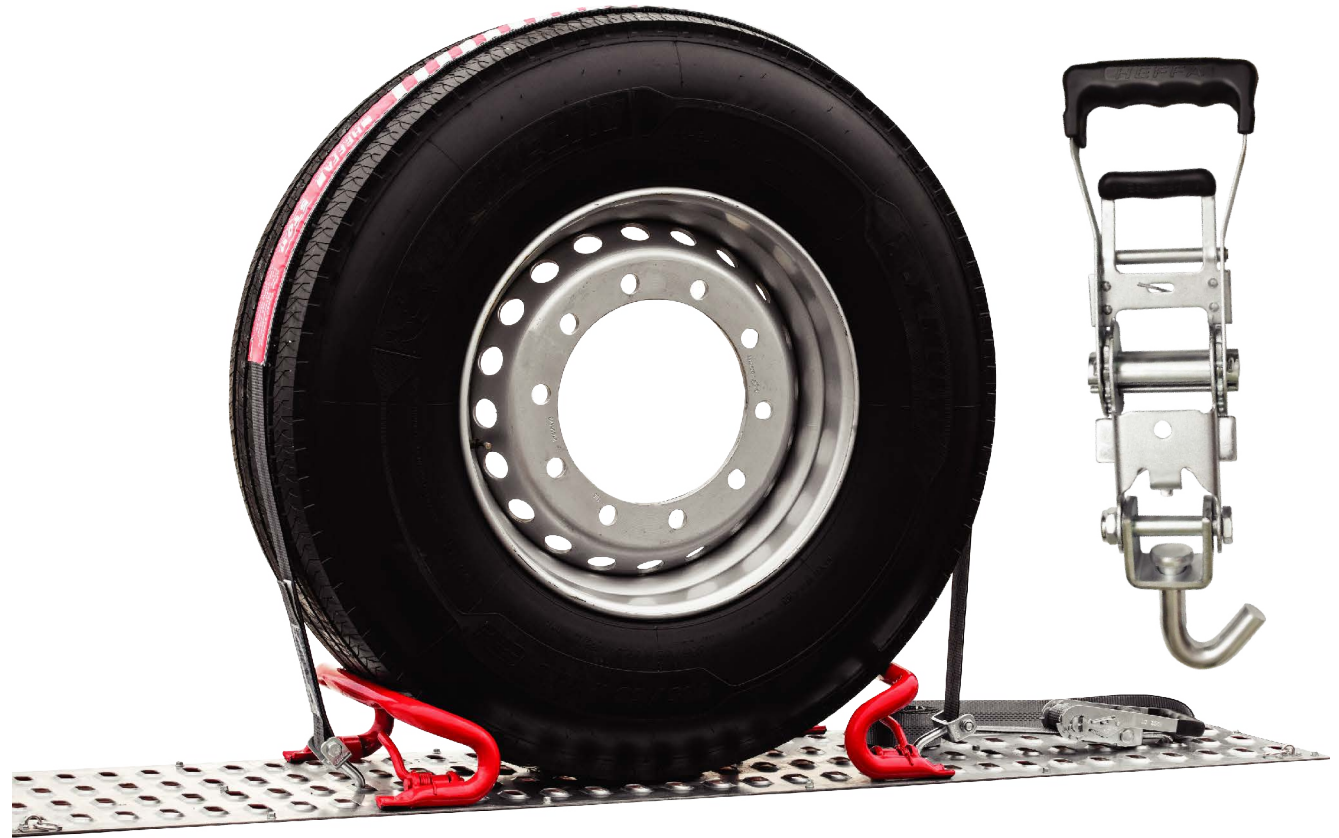

TRUCK LINE 200

Product information

Rotative hooks

Ergonomic ratchet

Protective rubber band 200cm length
ETA value: ≥ 0.6

TRUCK LINE 200

5Tons

| Load capacity | Webbing width | Anchoring capacity | Rubber protection size | Packaging | Packaging type | Length | 5m | Price |
|----------------------|---------------|--------------------|----------------------------|-----------------------------|----------------|-------------|------------|---------|
| 2500 daN 5000 daN | 50 mm | STF 500 daN | Length=200cm Width=85mm | 4 pcs/box 350 pcs/pallet | cardboard box | Article no. | HEF5TA-156 | 27,85 € |