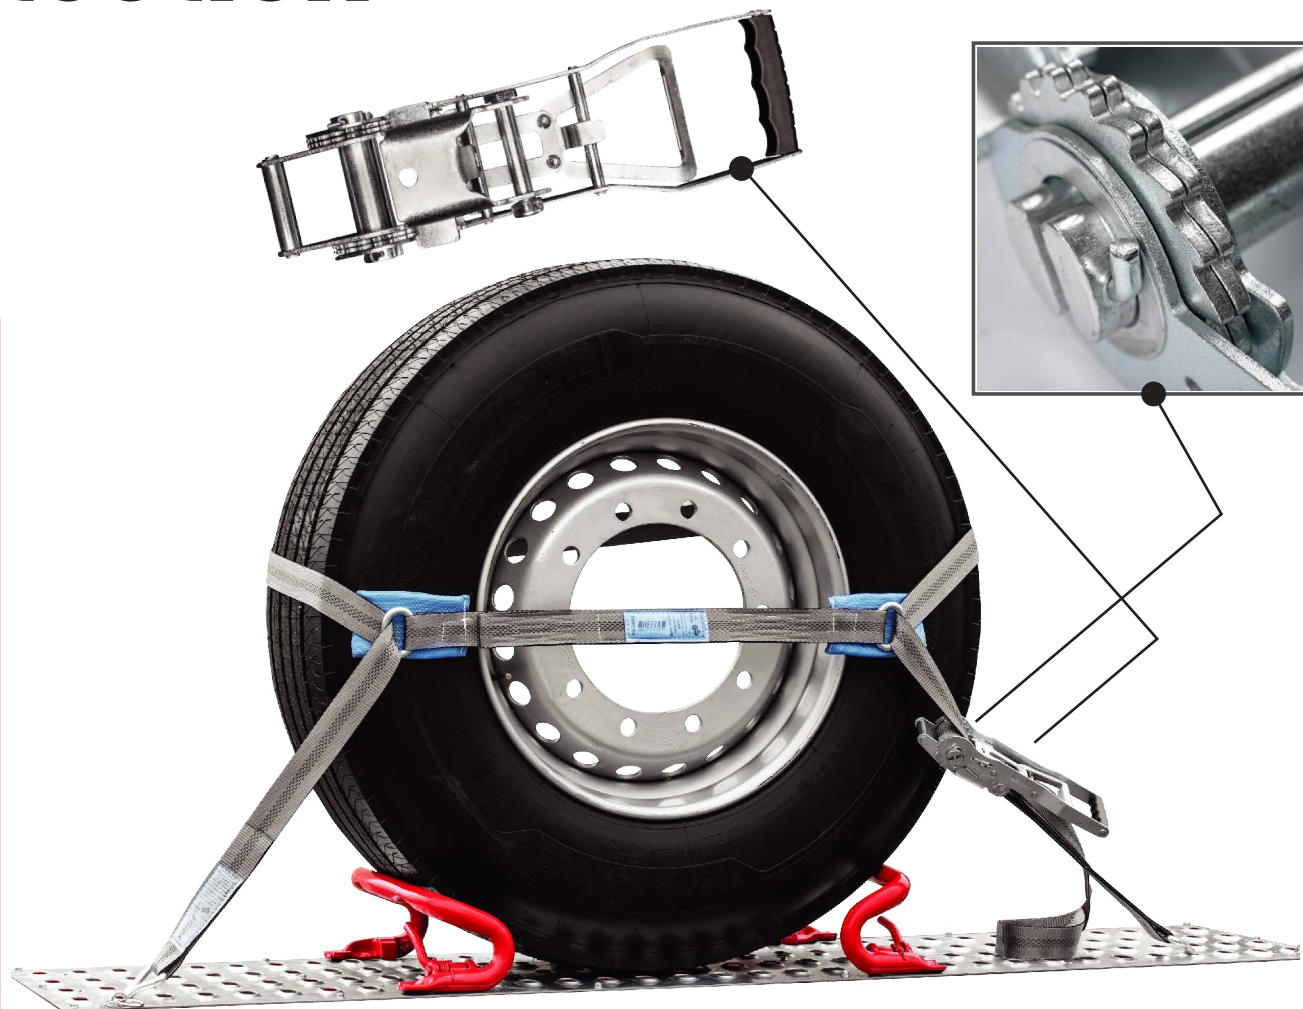

Product information

"J" type hooks

ERGO - Pull type handle 5000 daN

Side loop with protection | 80cm

5Tons

| Load capacity | Webbing width | Anchoring capacity | Loop size | Packaging | Packaging type | Length | Total Length = 4,5m | Price |
|----------------------------|---------------|--------------------|---------------------------|-----------------------------|----------------|-------------|---------------------|---------|
| | | | | | | Article no. | | |
| LC 2500 daN LC 5000 daN | 50 mm | STF 500 daN | Lenght=80cm Width=50mm | 4 pcs/box 350 pcs/pallet | cardboard box | HEF5TT-570 | | 23,14 € |