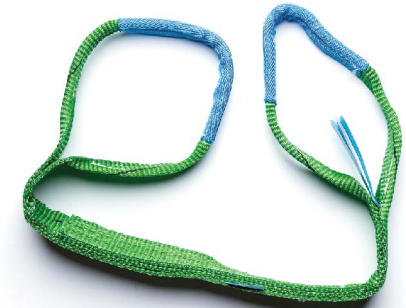

Webbing slings for lifting

- with eyes

Product information

All the straps are available in the following TL (total length)
- 1 m up to 10 m (other on request)

Available capacity:
- 1 Ton up to 12 Tons (other on request)

Manufactured according to
E.U. standard - EN 1492-1
Double ply
Safety factor 7:1

2 x eyes with protection

Material: 100% PES (polyester)

1 - 12 Tons

		DUPLIX WEBBING SLINGS CAPACITY IN KGS								
		WLL kg with one Webbing Sling					WLL kg with two Webbing Sling			
WIDTH	COLOUR CODE	Straight lift	Choke Hitch	Basket Hitch			Straight Inclination		Choke Inclination	
				up to 7°	7° - 45°	45° - 60°	7° - 45°	45° - 60°	7° - 45°	45° - 60°
		M=1.0	M=0.8	M=2	M=1.4	M=1.0	M=1.4	M=1.0	M=1.12	M=0.8
25	VIOLET	1000	800	2000	1400	1000	1400	1000	1120	800
50	GREEN	2000	1600	4000	2800	2000	2800	2000	2240	1600
75	YELLOW	3000	2400	6000	4200	3000	4200	3000	3360	2400
100	GREY	4000	3200	8000	5600	4000	5600	4000	4480	3200
125	RED	5000	4000	10000	7000	5000	7000	5000	5600	4000
150	BROWN	6000	4800	12000	8400	6000	8400	6000	6720	4800
200	BLUE	8000	6400	16000	11200	8000	11200	8000	8960	6400
250	ORANGE	10000	8000	20000	14000	10000	14000	10000	11200	8000
300	ORANGE	12000	9600	24000	16800	12000	16800	12000	13440	9600