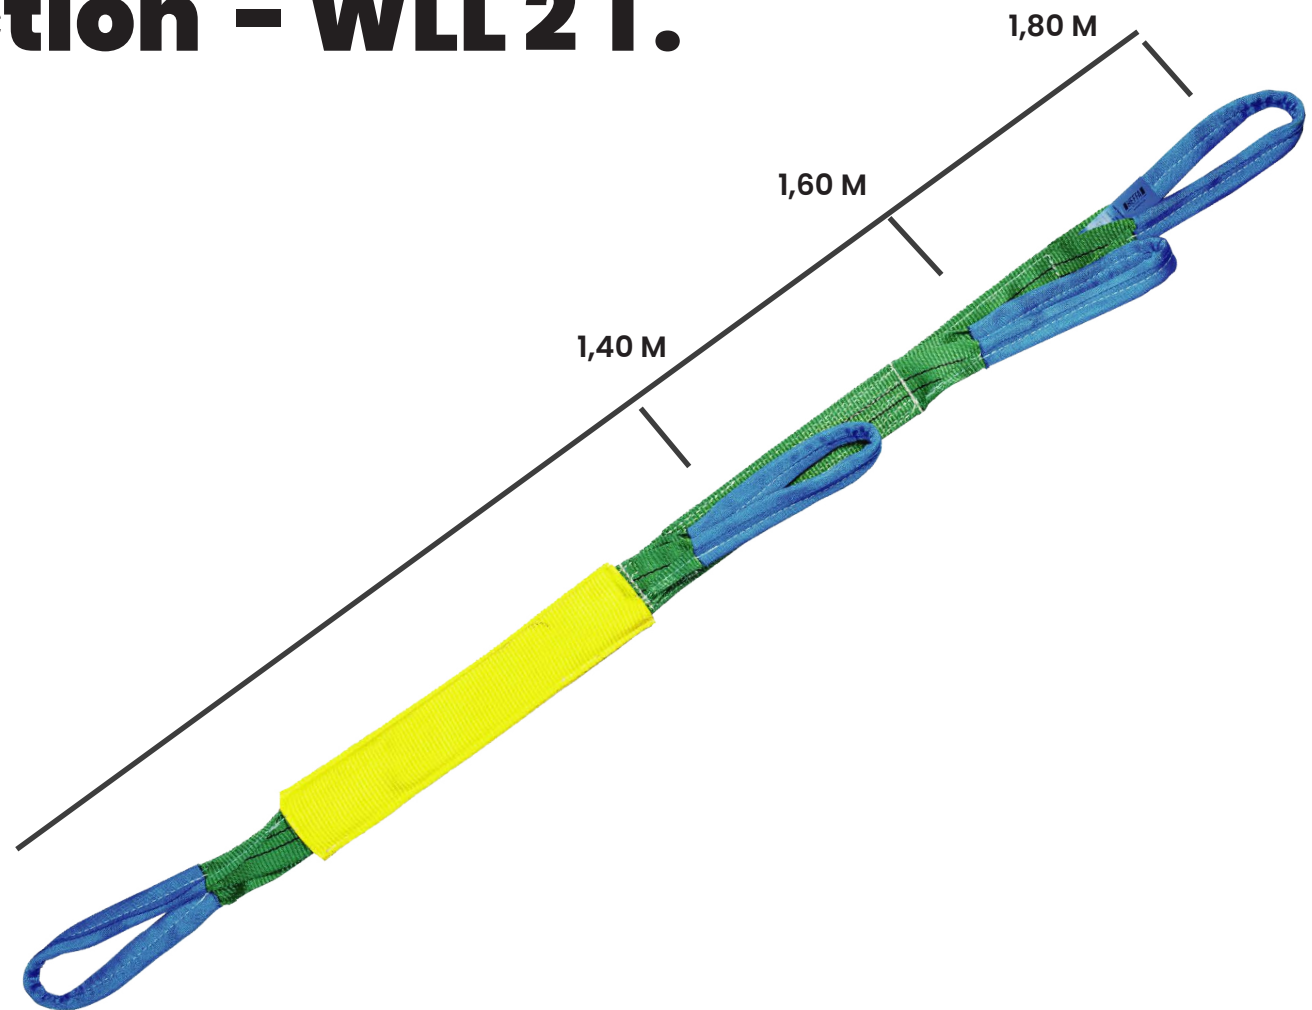

*all prices are VAT free

05. Wheel grip strap with 3 eyes - WLL 2T.

Wheel grip strap with 3 eyes - WLL 2 T.

Product information

4 x loops with
protection

3 working lengths
1,4 M / 1,6 M / 1,8 M

WLL 2 T.

| Webbing width | Standard | Total length | Article no. | WLL straight lift | Price |
|---------------|-----------|--------------|---------------|-------------------|-------|
| 60 mm | EN 1492-1 | 1,8M | HEFI.7T-1.8.3 | up to 2 T | 36 € |

*all prices are VAT free

06. Wheel grip strap with 3 eyes & protection – WLL 2T.

Wheel grip strap with 3 eyes & protection - WLL 2 T.

Product information

3 x loops with protection

Extra protection for webbing

3 working lengths
1,4 M / 1,6 M / 1,8 M

WLL 2 T.

| Webbing width | Standard | Total length | Article no. | WLL straight lift | Price |
|---------------|-----------|--------------|--------------|-------------------|-------|
| 60 mm | EN 1492-1 | 1,8M | HEF2TP-1.8.3 | up to 2 T | 36 € |