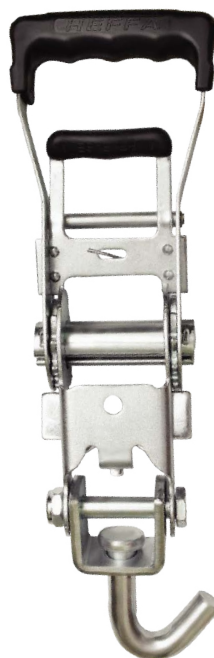

*all prices are VAT free

06. DOLLY WITH ROUND RING

Car strap DOLLY with round steel ring

Product information

Premium 50mm width webbing

Ergonomic ratchet

Heavy duty Round ring

5Tons

*all prices are VAT free

TRUCK STRAPS

5 Tons

01. Truck Line 200

02. X-Truck

03. Side loop fixing
for trucks

01. TRUCK LINE 200

Over wheel strap