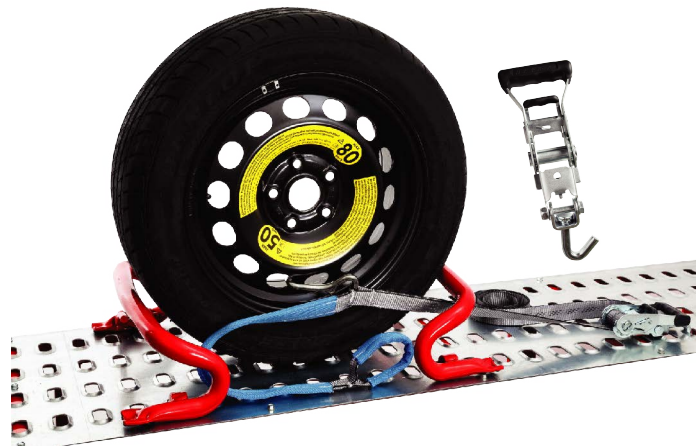

Car strap KOMBISYSTEM ALU/STEEL wheel

Product information

Can be used in two different ways:

1. with STEEL wheel