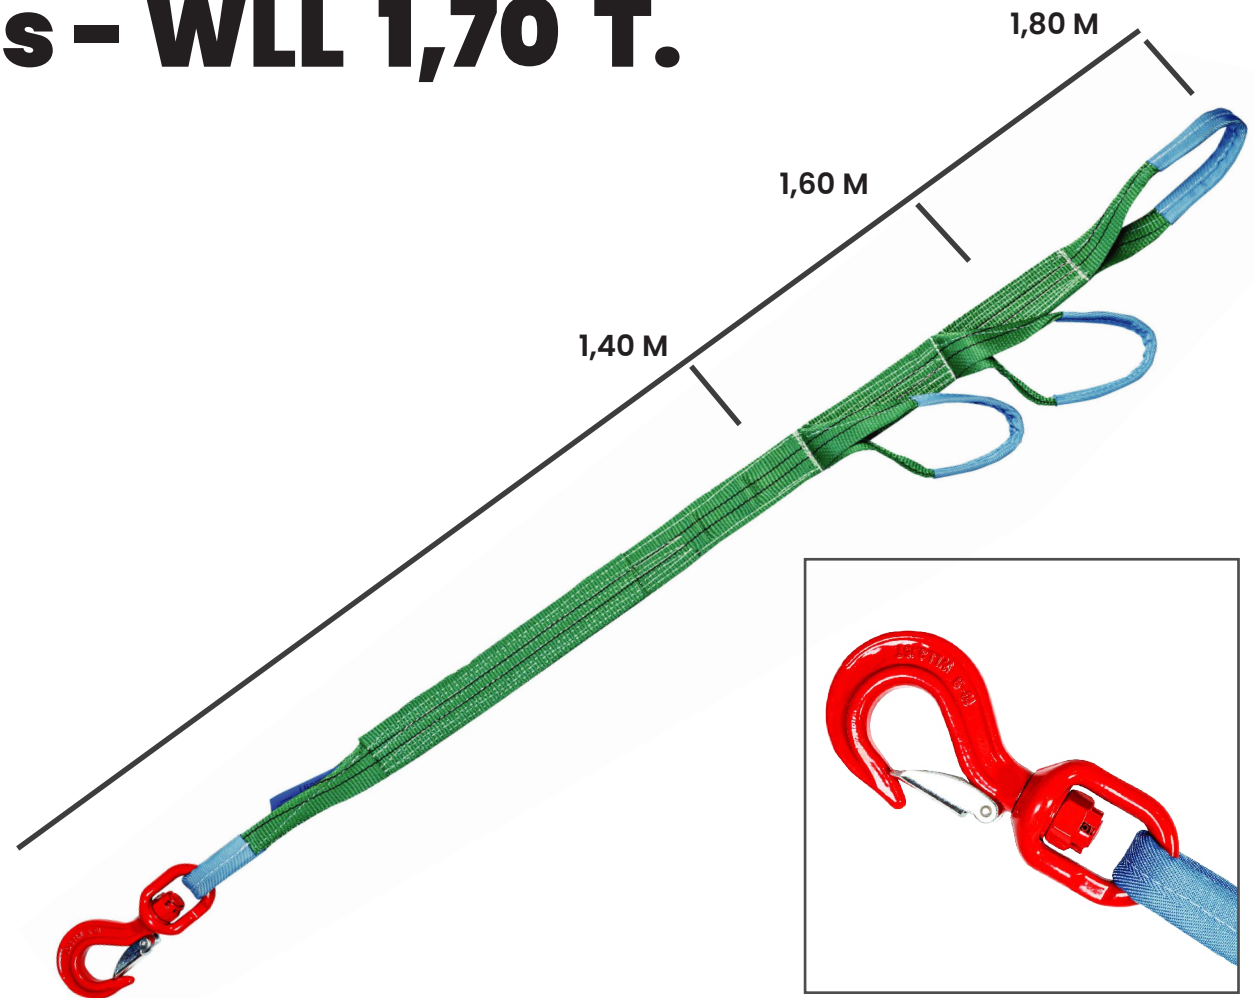

*all prices are VAT free

03. RECOVERY STRAP - WLL 2T.

Recovery tow strap with slip protection and eyes - 2 T.

Product information

2 x loops with protection

secondary webbing protection

2Tons

| Webbing width | Total length | 1 m | 2 m | 3 m | 4 m | 5 m | 6 m |
|-------------------|--------------|------------|------------|------------|------------|------------|------------|
| | Article No. | HEF2TA-300 | HEF2TA-301 | HEF2TA-302 | HEF2TA-303 | HEF2TA-304 | HEF2TA-305 |
| 50 mm in 2 layers | Price | 11,45 € | 15,87 € | 19,49 € | 27,34 € | 36,38 € | 40,11 € |

*all prices are VAT free

04. Wheel grip strap with rotative hook and 3 eyes

Wheel grip strap with 1 rotative hook and 3 eyes - WLL 1,70 T.

Product information

3 x loops with protection

1 heavy duty rotative hook

3 working lengths
1,4M / 1,6M / 1,8M

WLL 1,7 T

| Webbing width | Standard | Total length | Article no. | WLL straight lift | Price |
|---------------|-----------|--------------|---------------|-------------------|-------|
| 60 mm | EN 1492-1 | 1,8M | HEFI.7T-1.8.3 | up to 1,7 T | 39 € |

*all prices are VAT free

05. Wheel grip strap with 3 eyes - WLL 2T.

Wheel grip strap with 3 eyes - WLL 2 T.

Product information

4 x loops with
protection

3 working lengths
1,4 M / 1,6 M / 1,8 M

WLL 2 T.

| Webbing width | Standard | Total length | Article no. | WLL straight lift | Price |
|---------------|-----------|--------------|---------------|-------------------|-------|
| 60 mm | EN 1492-1 | 1,8M | HEFI.7T-1.8.3 | up to 2 T | 36 € |