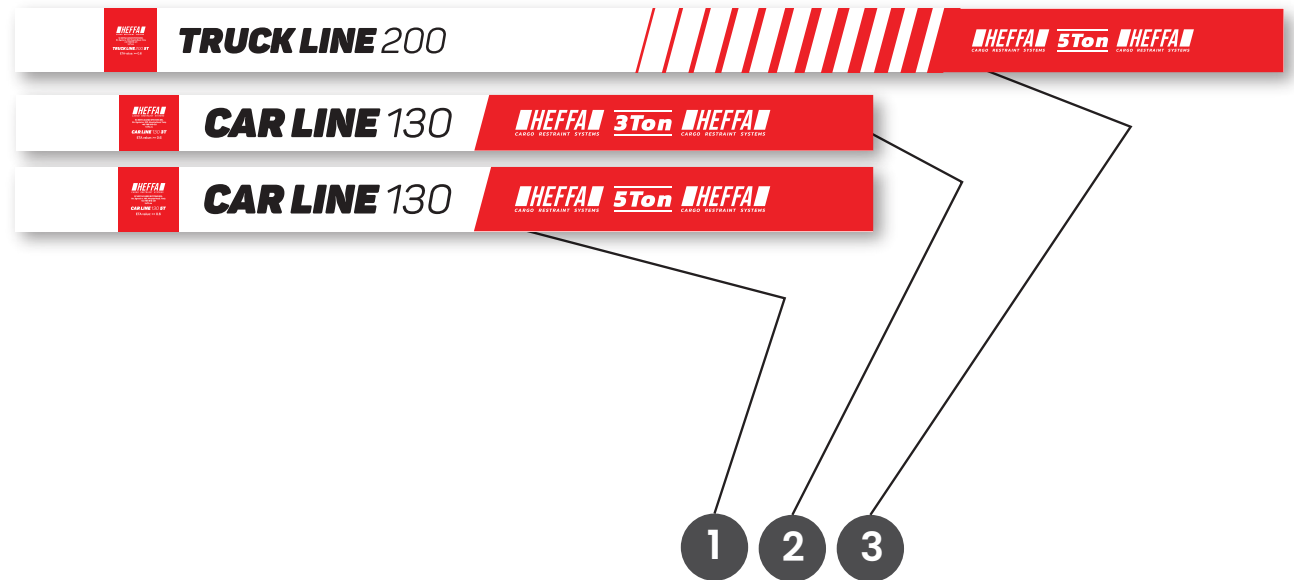

Rubber protection

3 Tons & 5 Tons

Product information

All the rubber protections are made from recycled rubber

The green side (rubber) has height teeth for perfect fixing on tyres.
ETA value: >0.6

Sewed above the rubber base, which prevents sew breaking

PVC protection can be personalized with logo / text.

Article name	Lenght	Webbing width	Article no.
1. CAR LINE 130 - 3 Tons	130 cm	35mm	HEF3TA-140
2. CAR LINE 130 - 5 Tons	130 cm	50mm	HEF5TA-140
3. TRUCK LINE 200 - 5 Tons	200 cm	35mm	HEF3TA-141