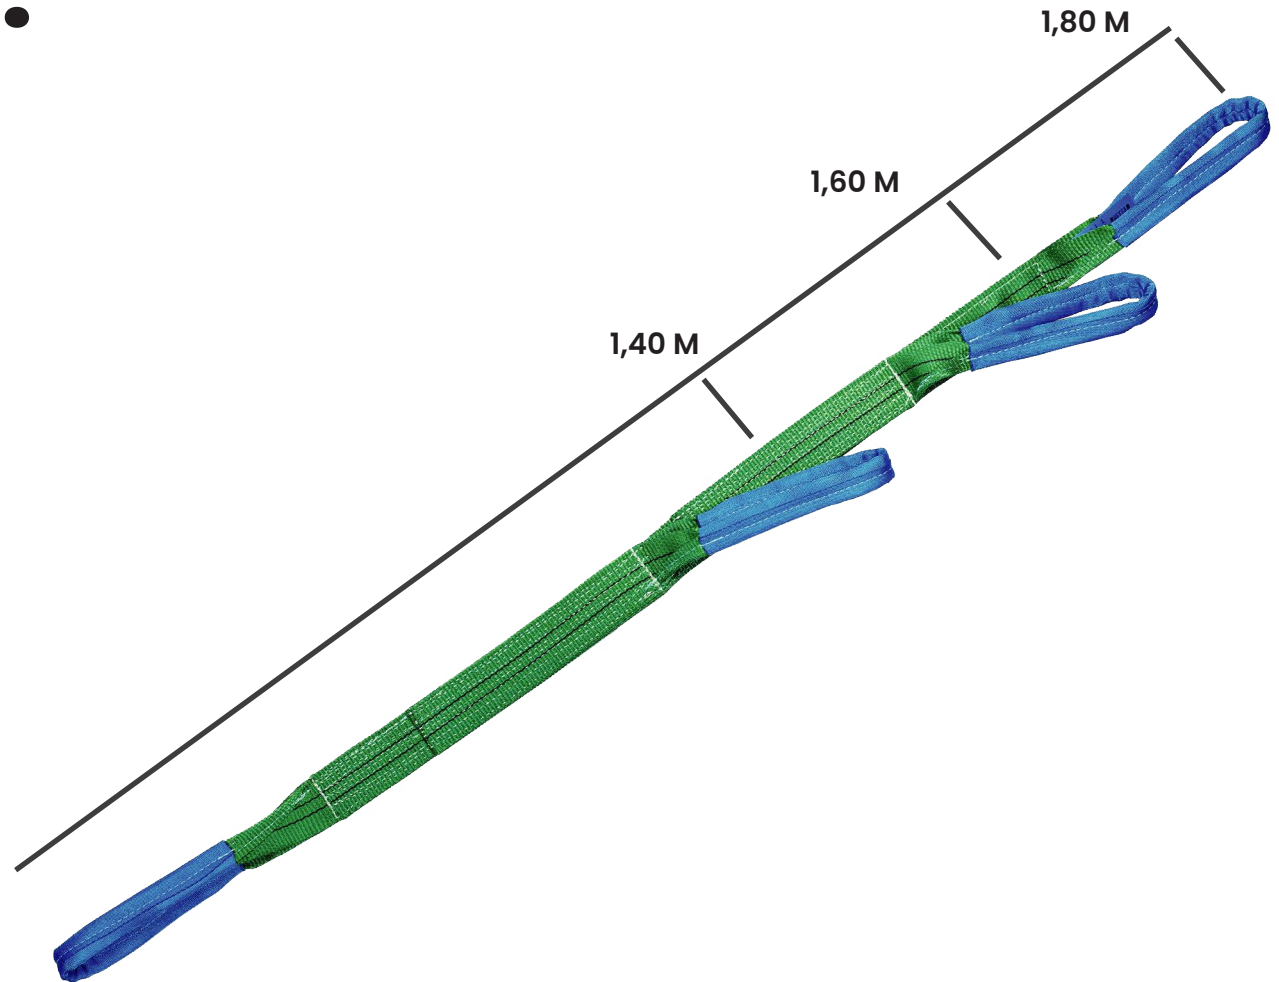

*all prices are VAT free

05. Wheel grip strap with 3 eyes - WLL 2T.

Wheel grip strap with 3 eyes - WLL 2 T.

Product information

4 x loops with
protection

3 working lengths
1,4 M / 1,6 M / 1,8 M

WLL 2 T.

| Webbing width | Standard | Total length | Article no. | WLL straight lift | Price |
|---------------|-----------|--------------|---------------|-------------------|-------|
| 60 mm | EN 1492-1 | 1,8M | HEFI.7T-1.8.3 | up to 2 T | 36 € |