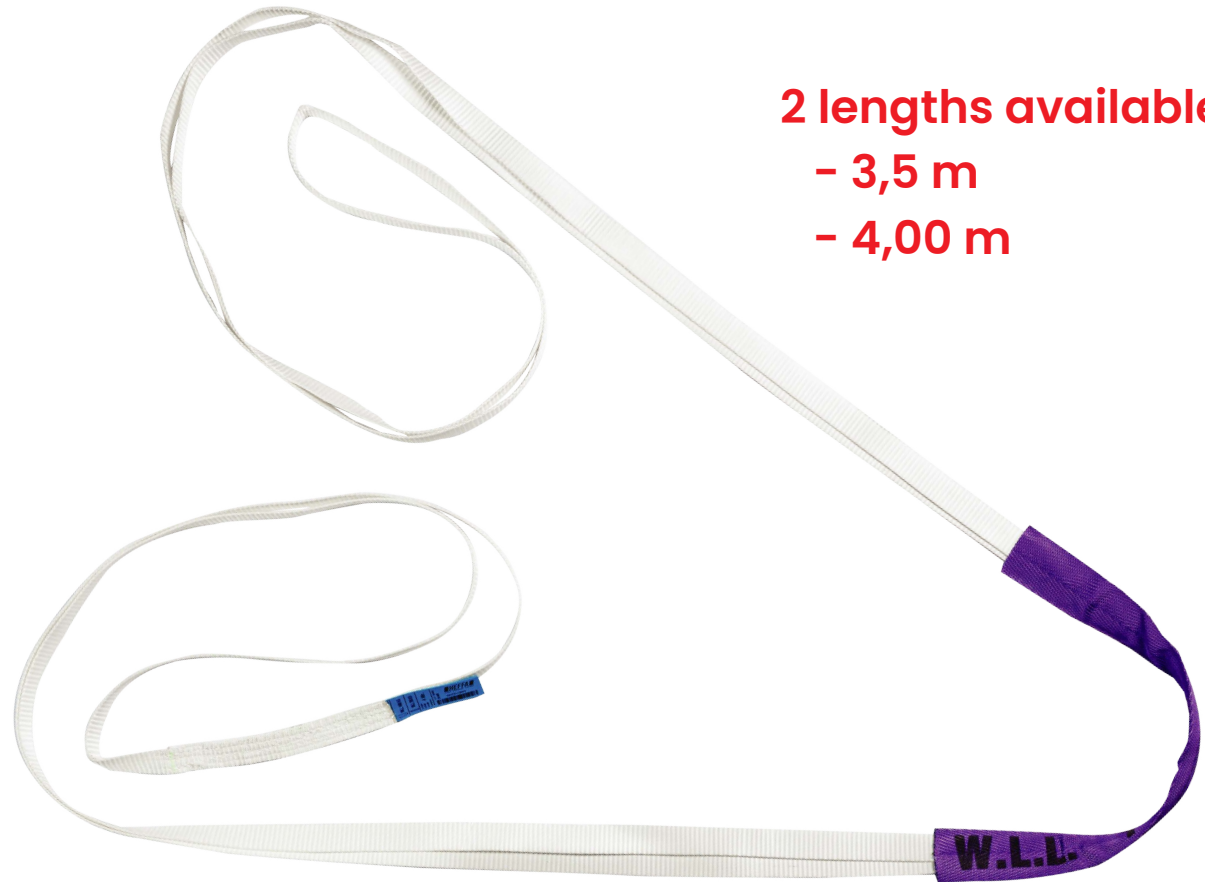

WLL 2 T.

| Webbing width | Hooks type | Working length | Article no. | WLL straight lift | Price |
|---------------------|--------------------------------|----------------|--------------|-------------------|-------|
| 50 mm (in 2 layers) | 2 hooks with safety protection | 1,4 M | HEF2TR50-1.4 | up to 2 T | 83 € |

*all prices are VAT free

**10. Lifting strap, round sling
with protection – WLL 0,7 T.**

Lifting strap, round sling with protection - WLL 0,7 T.

Product information

Compact size
and easy to store

Extra webbing
protection

2 lengths available:

- 3,5 m
- 4,00 m

WLL 0,7 T.

| Webbing width | Standard | Working length | Webbing length | Article no. | WLL straight lift | WLL basket type lift | Price |
|---------------|-----------|----------------|----------------|----------------|-------------------|----------------------|-------|
| 25 mm | EN 1492-1 | 1,75 M | 3,5 M | HEF-MCEE025035 | up to 0,7 T | up to 1,4 T | 14 € |
| | | 2 M | 4 M | HEF-MCEE025040 | | | 16 € |