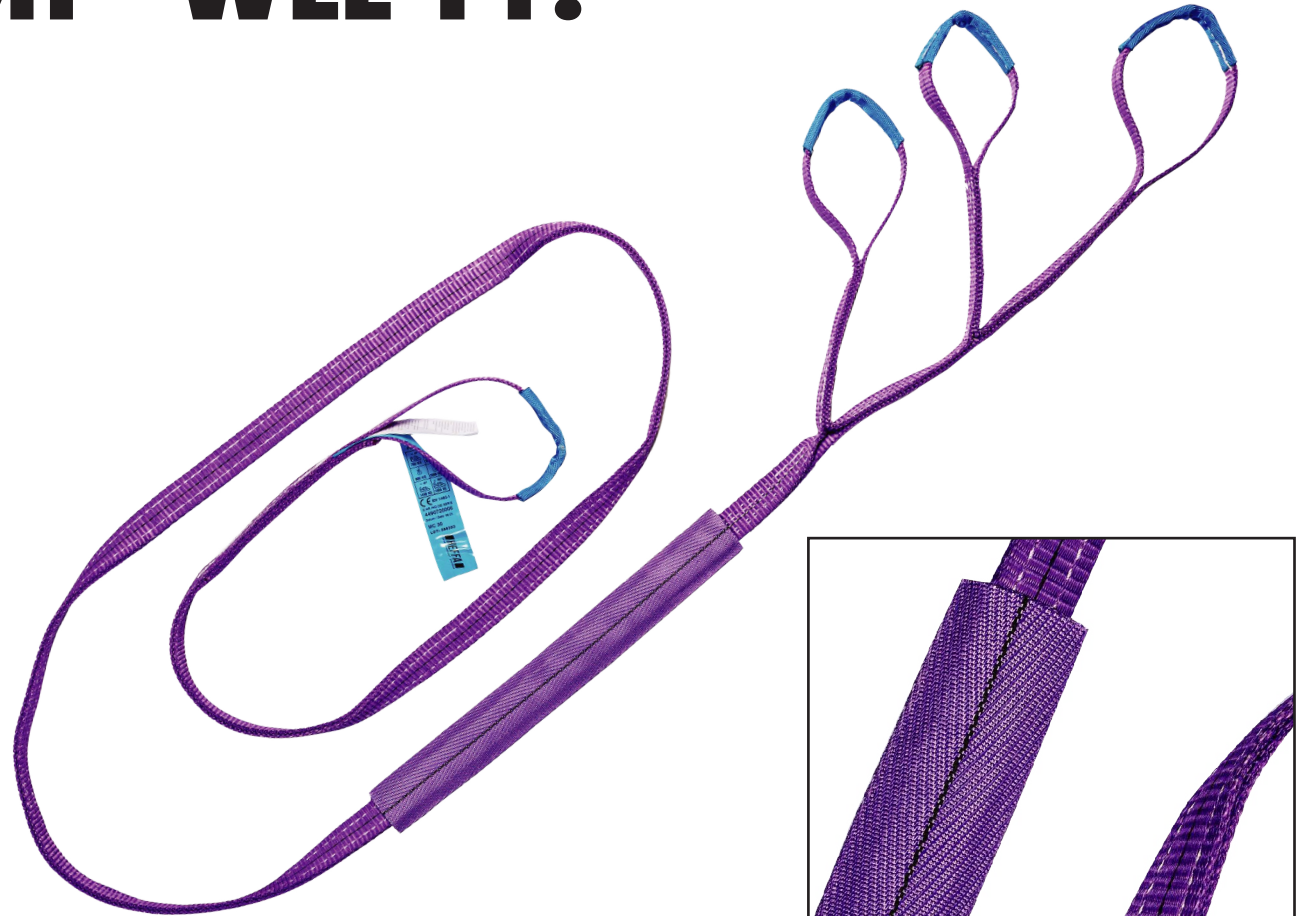

Wheel grip strap with 3 eyes and protection - WLL 1T.

Product information

Compact size
and easy to store

3 working lengths
in one strap
1,4 m / 1,6 m / 1,8 m

Extra webbing
protection

Webbing width	Standard	Working length	Article no.	WLL straight lift	Price
35 mm	EN 1492-1	1,4 m 1,6 m 1,8 m	HEFIT-1.8.3P	up to 1 T	32 €

WLL 1T.

*all prices are VAT free